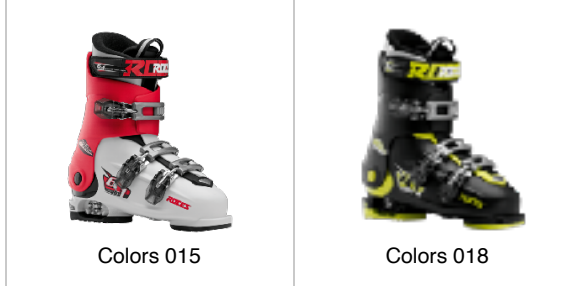

SIZE ADJUSTABLE SKI BOOT

Spagna: €112.20 ~~€139.00~~

**IDEA FREE**  
22.5-25.5

Code 450492  
Colors 015 – 018 – 020  
**022 – 023**  
Sizes  
MP 22.5-25.5

Tutti : €139.00 ~~€220.00~~

Colors 015

Colors 018

Colors 020