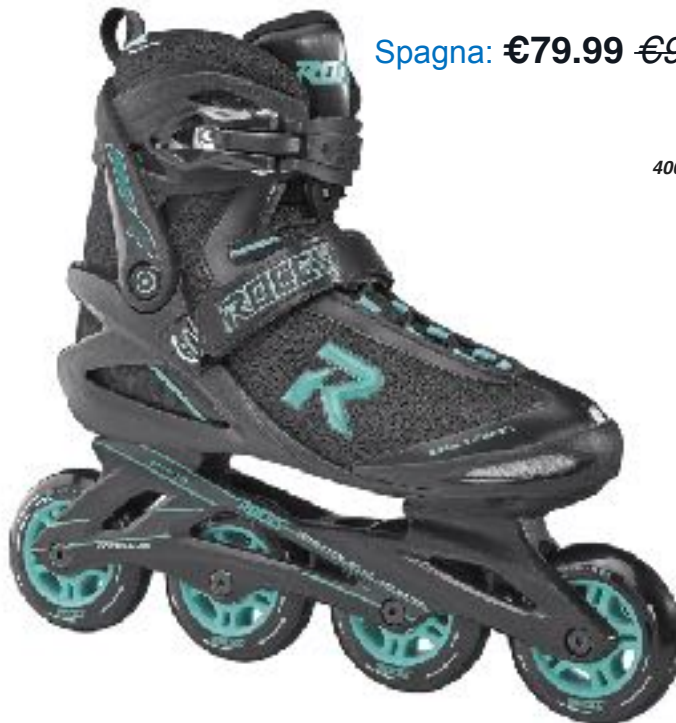

FITNESS COMFORT

ICON W

Codes **400822**

Colour **001**

Sizes **EU 36-43, UK 3-9, US 4-10**

- > **Shell and cuff** Glass fiber reinforced High Quality polypropylene
- > **Closure** Memory buckle, Power strap, Fast lacing system
- > **Boot** EES Easy Entry System, PAP Progressive anatomical padding, Cool breath mesh
- > **Footbed** Anatomical, Comfootbed
- > **Frame** Glass fiber reinforced HQ polypropylene
- > **Wheels** Roces 80mm 82A
- > **Bearings** ABEC 5
- > **Spacers** Aluminum
- > **Rocker Washers** Aluminum
- > **Axles** Hot Rod F
- > **Stopper** Supplied with brake

Tutti : €99.99 ~~€170.00~~

Spagna: €79.99 ~~€99.99~~

400822 - 001

FITNESS HARD BOOT

URBAN

1992

FITNESS THREAD

FITNESS

KIDS

AGGRESSIVE

RENTAL

ROLLER SKATE

SKATEBOARD

SCOOTERS

PROTECTIVE GEAR

ACCESSORIES